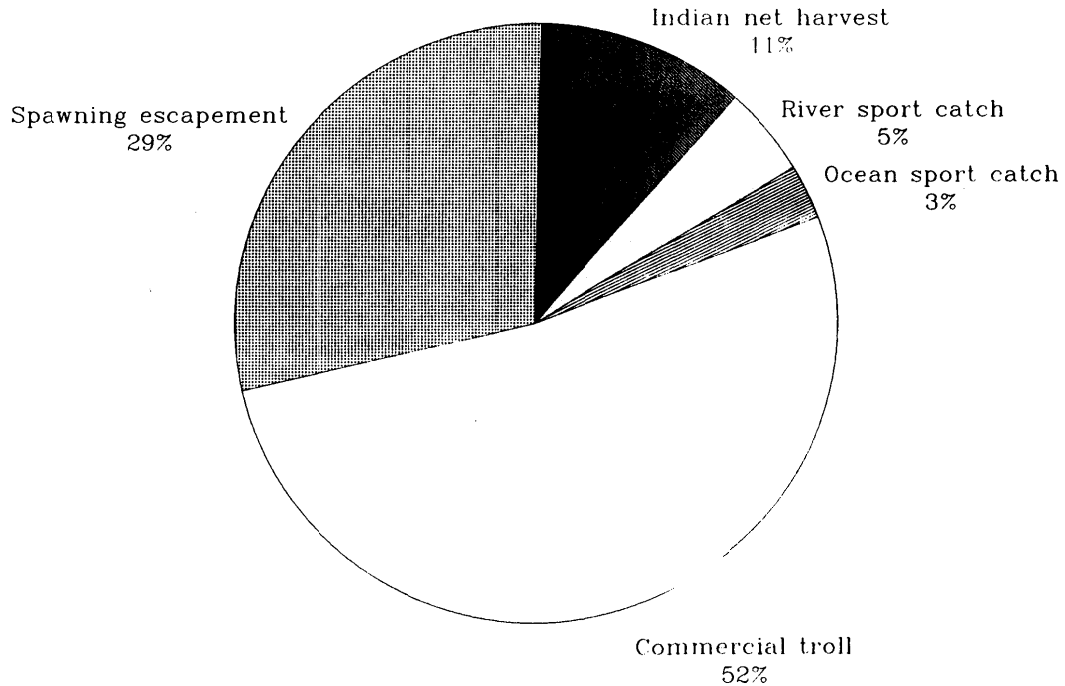

1986-1989 Average

FIGURE 1-2 -- Average annual contributions of Klamath River fall chinook salmon to the ocean and in-river fisheries and to spawning escapement (USFWS data).