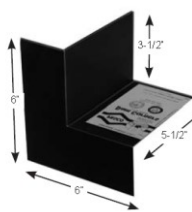

FIBERGLASS SHOWER STALLS & LAUNDRY TRAYS FLORESTONE

Tub-Shower White

60" 6032TS	$ 1,060.00

Overall Size	Door Opening
60" x 31 1/2" x 74"	55 1/2" Wd x 57" Ht

Shower White

32" 32-3W	$ 920.00
36" 36-3W	978.00
48" 48-3W ①	1,122.00
60" 60-3W ①	1,145.00
38 Neo ②	1,090.00

Overall Size	Door Opening
32" x 35" x 73"	25 3/4" Wd x 66 1/2" Ht
36" x 35" x 73"	32 1/2" Wd x 66 1/2" Ht
48" x 35" x 73 1/2"	42" Wd x 67" Ht
60" x 35" x 73"	54" Wd x 66 1/2" Ht
39" x 39" x 73"	17" x 25" x 17" x 66" Ht

① With 1-seat (L/R) ② Centerline threshold dimension (where the door will go)

Remodel Tub-Shower White

60" 2PC-6034TS-3W	$ 1,754.00

Overall Size	Door Opening
60" x 31 1/2" x 73"	55 1/2" Wd x 57" Ht

Remodel Shower White

36" 2PC-36-3w	$ 1,473.00

Overall Size	Door Opening
36" x 35" x 73"	32 1/2" Wd x 66 1/2" Ht

Shower Floors

Molded Fiberglass (white)

32" x 32"	$ 315.00
36" x 36"	351.00
34" x 42"	417.00
42" x 36"	412.00
42" x 42"	478.00
32" x 48"	450.00
34" x 48"	465.00
34" x 54"	512.00
32" x 60"	546.00
34" x 60"	553.00
36" x 60"	607.00
38" x 38" NEO	425.00
36" x 36" NEO	377.00

3002

Shower Pan Material

PVC (40MIL)	4Ft Wide	5Ft Wide	6Ft Wide
	$ 8.00/Ft	10.00/Ft	12.00/Ft

Vinyl Shower Pan Cement (PT.) **$ 31.00**

Shower Pan Corners /pair **$ 14.95**

#3005 is priced / each

Laundry Tubs

Molded Fiberglass (white)

Single Wall	23 3/8" x 22 7/8"	$ 199.00
Single Floor	23 3/8" x 22 7/8"	224.00
Twin Wall / Floor	23 3/8" x 45 3/8"	442.00