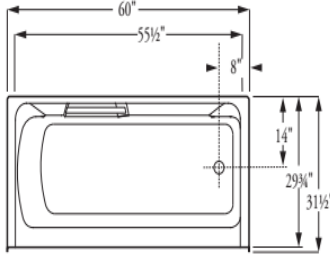

FIBERGLASS SHOWER STALLS & LAUNDRY TRAYS FLORESTONE

6032TS

Tub-Shower White

60" 6032TS	\$ 1,060.00
-------------------	--------------------

Overall Size	Door Opening
60" x 31 1/2" x 74"	55 1/2" Wd x 57" Ht

Shower White

32" 32-3W	\$ 920.00
36" 36-3W	978.00
48" 48-3W ①	1,122.00
60" 60-3W ①	1,145.00
38 Neo ②	1,090.00

Overall Size	Door Opening
32" x 35" x 73"	25 3/4" Wd x 66 1/2" Ht
36" x 35" x 73"	32 1/2" Wd x 66 1/2" Ht
48" x 35" x 73 1/2"	42" Wd x 67" Ht
60" x 35" x 73"	54" Wd x 66 1/2" Ht
39" x 39" x 73"	17" x 25" x 17" x 66" Ht

① With 1-seat (L/R) ② Centerline threshold dimension (where the door will go)

Remodel Tub-Shower White

60" 2PC-6034TS-3W	\$ 1,754.00
--------------------------	--------------------

Overall Size	Door Opening
60" x 31 1/2" x 73"	55 1/2" Wd x 57" Ht

3000

3002

3003

3005

Shower Pan Material

PVC (40MIL)	4Ft Wide	5Ft Wide	6Ft Wide
	\$ 8.00/Ft	10.00/Ft	12.00/Ft

Vinyl Shower Pan Cement (PT.) **\$ 31.00**

Shower Pan Corners /pair **\$ 14.95**