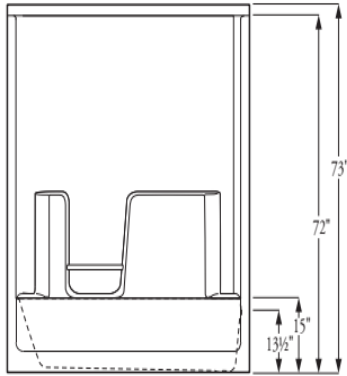

FIBERGLASS SHOWER STALLS & LAUNDRY TRAYS FLORESTONE

6032TS

Tub-Shower White

60" 6032TS	\$ 1,060.00
-------------------	--------------------

Overall Size	Door Opening
60" x 31 1/2" x 74"	55 1/2" Wd x 57" Ht

Shower White

32" 32-3W	\$ 920.00
36" 36-3W	978.00
48" 48-3W ①	1,122.00
60" 60-3W ①	1,145.00
38 Neo ②	1,090.00

Overall Size	Door Opening
32" x 35" x 73"	25 3/4" Wd x 66 1/2" Ht
36" x 35" x 73"	32 1/2" Wd x 66 1/2" Ht
48" x 35" x 73 1/2"	42" Wd x 67" Ht
60" x 35" x 73"	54" Wd x 66 1/2" Ht
39" x 39" x 73"	17" x 25" x 17" x 66" Ht

① With 1-seat (L/R) ② Centerline threshold dimension (where the door will go)

Remodel Tub-Shower White

60" 2PC-6034TS-3W	\$ 1,754.00
--------------------------	--------------------

Overall Size	Door Opening
60" x 31 1/2" x 73"	55 1/2" Wd x 57" Ht

Remodel Shower White

36" 2PC-36-3w	\$ 1,473.00
----------------------	--------------------

Overall Size	Door Opening
36" x 35" x 73"	32 1/2" Wd x 66 1/2" Ht

Shower Floors

Molded Fiberglass (white)

32" x 32"	\$ 315.00
36" x 36"	351.00
34" x 42"	417.00
42" x 36"	412.00
42" x 42"	478.00
32" x 48"	450.00
34" x 48"	465.00
34" x 54"	512.00
32" x 60"	546.00
34" x 60"	553.00
36" x 60"	607.00
38" x 38" NEO	425.00
36" x 36" NEO	377.00