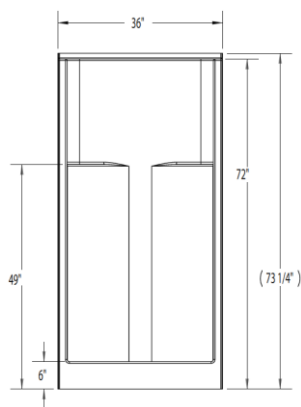

FIBERGLASS SHOWER STALLS & LAUNDRY TRAYS

1363C

Tub-Shower White

60" 2603SG	$ 666.00

Shower White

32" 1323C	$ 607.00
36" 1363C	625.00
48" 1483CTGN ①	728.00
60" 1603CTGN ②	755.00
38 Neo 1382NAC ③	690.00

① With 2-seats Textured Tile

② With 2-seats Textured Tile , ③ Centerline threshold dimension (where the door will go)

Overall Size

Door Opening

60" x 33 1/4" x 73 1/4"	56" Wd x 56 1/2" Ht

Overall Size

Door Opening

32" x 33 1/4" x 73 1/4"	27 3/4" Wd x 64" Ht
36" x 37 1/4" x 73 1/4"	32" Wd x 64" Ht
48" x 36 1/4" x 77 1/4"	43 3/4" Wd x 69" Ht
60" x 36 1/4" x 73 1/4"	55 3/4" Wd x 66" Ht
39 1/4" x 39 1/4" x 73 1/4"	17 1/2" x 22 5/8" x 17 1/2" x 66" Ht

Remodel Tub-Shower White

60" 2603TRIO-(3 pc)	$ 925.00

Remodel Shower White

36" 1363TRIO-(3 pc)	$ 905.00

Overall Size

Door Opening

60" x 31 1/4" x 73 1/4"	55 3/4" Wd x 57" Ht

Overall Size

Door Opening

36" x 37 1/4" x 74"	32 1/4" Wd x 65" Ht

Shower Floors

Molded Fiberglass (white)

32" x 32"	$ 194.00
36" x 36"	227.00
34" x 42"	259.00
42" x 36"	255.00
42" x 42"	298.00
32" x 48"	269.00
34" x 48"	277.00
34" x 54"	319.00
32" x 60"	339.00
34" x 60"	344.00
38" x 38" NEO	264.00
36" x 36" NEO	234.00

Shower Pan Material

PVC (40MIL)	4Ft Wide	5Ft Wide	6Ft Wide
	$ 6.95/Ft	8.75/Ft	10.50/Ft

Vinyl Shower Pan Cement (PT.) **$ 24.00**

Shower Pan Corners /pair **$ 12.95**

#3005 is priced / each

Laundry Tubs

Molded Fiberglass (white)

Single Wall / Floor	23 3/8" x 22 7/8"	$ 110.00
Twin Wall / Floor	23 3/8" x 45 3/8"	275.00
Counter Top	22" x 25" OD Self-Rimming	132.00