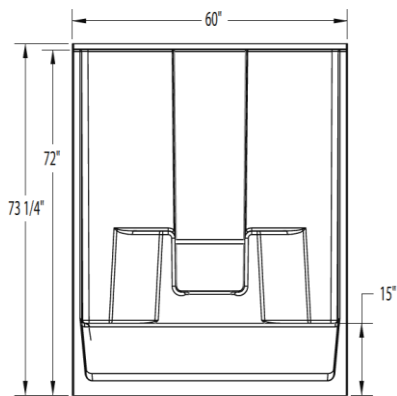

FIBERGLASS SHOWER STALLS & LAUNDRY TRAYS

2603SG