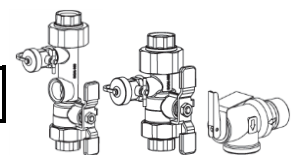

.93% eff

← PVC
Vent

RTG-95 DVL, XL $ 1,705.00
11,000 BTU - 199,900 BTU
9.5 Gpm @ 35°F rise
7.4 Gpm @ 45°F rise
4.1 Gpm @ 80°F rise

RTG-84 DVL, XL $ 1,350.00
11,000 BTU - 180,000 BTU
8.4 Gpm @ 35°F rise
6.7 Gpm @ 45°F rise
3.8 Gpm @ 80°F rise

RTG-70 DVL, XL $ 1,035.00
11,000 BTU - 160,000 BTU
7.0 Gpm @ 35°F rise
6.0 Gpm @ 45°F rise
3.4 Gpm @ 80°F rise

RTGH-95 DVL, XL $ 2,045.00
11,000 BTU - 199,900 BTU
9.5 Gpm @ 35°F rise
8.5 Gpm @ 45°F rise
4.8 Gpm @ 80°F rise

RTGH-84 DVL, XL $ 1,675.00
11,000 BTU - 157,000 BTU
8.4 Gpm @ 35°F rise
6.7 Gpm @ 45°F rise
3.8 Gpm @ 80°F rise

Specify Gas Type DV- 25⁵/₈" x 13⁷/₈" x 9⁷/₈" , X - 23⁵/₈" x 13⁷/₈" x 8⁷/₈"
Use 3" / 5" Concentric Vent Pipe - With Condensate Connector

27¹/₂" x 18¹/₂" x 9³/₄"
2" / 3" PVC Venting

DV-Vertical Vent Kit RTG20211 (3/5") Flashing, Storm Collar, Top.	$ 299.00

DV-Horizontal Vent Kit RTG20210 (3/5") Elbow, Wall Plate, Termination.	$ 245.00

Concentric venting is certified for zero (0") clearance to combustibles.

3" / 5" -3'..... Vent Pipe	$ 111.00
3" / 5" -2'..... Vent Pipe	99.00
3" / 5" -7.5" -22" .. Vent Pipe	167.00
3" / 5" -11"..... Vent Pipe	82.00
3" / 5" -6"..... Vent Pipe	72.00
3" / 5" -FL..... Std. Flashing	62.00
3" / 5" -6'..... Drain Kit	58.00

3" / 5" -90.....90° ELL	$ 159.00
3" / 5" -45.....45° ELL	121.00
3" / 5" -SC.....Storm Collar	18.00
2" / 3" PVC Flat Horiz. Vent Termination	42.00
3" PVC Concentric Vent Kit	88.00

Valve Piping Kit	$ 120.00