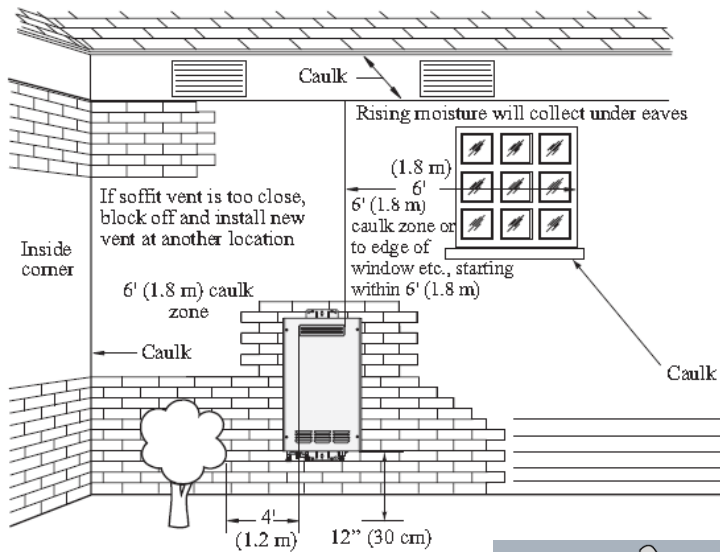

RTG & RTGH^(RHEEM) INFORMATION

Outdoor Water Heater