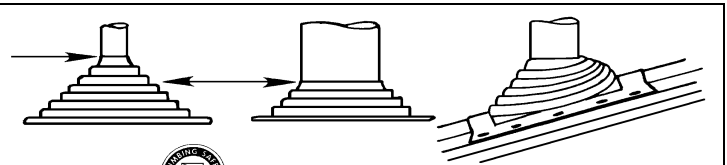

	22.50		24.50
--	-------	--	-------

WDCS Adapters (stainless steel)

	29.50		31.00
--	-------	--	-------

Wind Directional Cap

WDC Adapter

Air Booster (AB)

Master Flash

Master Flash

Stepped Flashing ♦ Flexible Rubber
 Plumbing - Air Conditioning Vents
 EPDM (Black)-212°F -- Silicone (Orange)-427°F
 Cut to fit Pipe Size
 Seal Base with Silicone then Screw Down.

	EPDM	Silicone	Pipe Size	Base
#0	\$ 8.75		1/8" ⇒ 3/4"	2 1/4"
#1	14.25		1/4" ⇒ 2 3/4"	4 1/2"
#2	15.40		7/8" ⇒ 4"	6"
#3	17.60	28.00	1/4" ⇒ 5 3/4"	8"
#4	29.75	43.00	2 3/4" ⇒ 7"	10"
#5	30.25	50.00	4" ⇒ 8 1/4"	11"
#6	32.95	59.00	4 3/4" ⇒ 10"	12"
#7	47.25	88.00	5 1/2" ⇒ 11 1/2"	14"
#8	62.70	121.00	6 3/4" ⇒ 13 1/2"	17"
#9	100.00	195.00	6 1/2" ⇒ 20 1/2"	25"