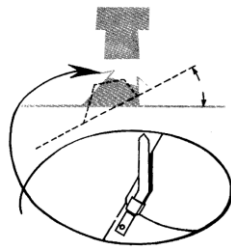

Stepped Flashing ♦ Flexible Rubber
 Plumbing - Air Conditioning Vents
 EPDM (Black)-212°F -- Silicone (Orange)-427°F
 Cut to fit Pipe Size
 Seal Base with Silicone then Screw Down.

	EPDM	Silicone	Pipe Size	Base
#0	\$ 8.75		1/8" ⇒ 3/4"	2 1/4"
#1	14.25		1/4" ⇒ 2 3/4"	4 1/2"
#2	15.40		7/8" ⇒ 4"	6"
#3	17.60	28.00	1/4" ⇒ 5 3/4"	8"
#4	29.75	43.00	2 3/4" ⇒ 7"	10"
#5	30.25	50.00	4" ⇒ 8 1/4"	11"
#6	32.95	59.00	4 3/4" ⇒ 10"	12"
#7	47.25	88.00	5 1/2" ⇒ 11 1/2"	14"
#8	62.70	121.00	6 3/4" ⇒ 13 1/2"	17"
#9	100.00	195.00	6 1/2" ⇒ 20 1/2"	25"

VENTS - TOPS - TURBINES #2

BVD
Plastic

RV, BVD & AF
Galvanized & Plastic

131-132
Galvanized

ROOF DORMERS

			Base Plate	Base Opening	Free Height	Free Area
RV-38	\$ 20.95	~	17" x 20"	7 3/4" Rd	4 1/4"	38"
RV-49	29.50	~	18" x 22"	9" Rd	4 1/4"	49"
* AF-50	12.75	~	14 3/4" x 17 3/4"	10" x 7"	4 1/2"	50"
* AF-92	10.95	~	18" x 24"	13" x 9"	6"	92"
#131-3	10.75	~	8" x 8"	3" Rd	3"	7"
#132-4	10.95	~	9" x 9"	4" Rd	3 1/2"	12"
* BVD-3/4	14.50	~	11" x 13 1/4"	4" / 3" Rd	4"	12"
* BVD-6	17.00	~	13" x 14 1/2"	6" Rd	4"	18"

* Low Profile Plastic Roof Vents

SIDE WALL VENTS

3 1/4" x 10" Alum.	17.50
3 1/4" x 10" Plastic	18.50

.025 VENT & CAP SET

2-piece flashing & cap assembly

Galvanized Aluminum
5" Ht 12" Ht

3" RD	\$ 24.50	31.00
4" RD	24.50	32.00
5" RD	32.00	36.00
6" RD	32.00	39.00
7" RD		53.00
8" RD	38.00	58.00
4" Oval		45.00