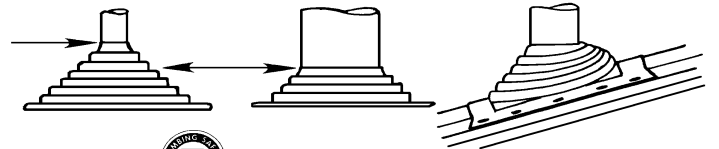

# VENTS - TOPS #1

	3"	4"	5"	6"	7"	8"	10"
<b>Cone Cap</b>	\$ 12.21	13.34	14.52	15.84	17.24	19.90	23.99
<b>Storm Collar</b>	4.82	6.26	8.12	8.19	9.21	9.97	
<b>Plug or Cap</b>	7.44	7.57	7.65	7.78	8.08	9.21	

<b>Butterfly Damper</b>	23.09	23.09	24.14	27.63	28.88		<b>10"</b>
-------------------------	-------	-------	-------	-------	-------	--	------------

Cap

<b>Wind Directional Caps (galvanized)</b>	74.06		96.04	126.59
<b>Wind Directional Caps (Stainless Steel)</b>	192.39		220.28	282.85
<b>WDC Adapters (galvanized)</b>	34.19		37.30	
<b>WDCS Adapters (stainless steel)</b>	49.17		53.96	

## Master Flash

Stepped Flashing ♦ Flexible Rubber  
 Plumbing - Air Conditioning Vents  
 EPDM (Black)-212°F -- Silicone (Orange)-427°F  
 Cut to fit Pipe Size  
 Seal Base with Silicone then Screw Down.