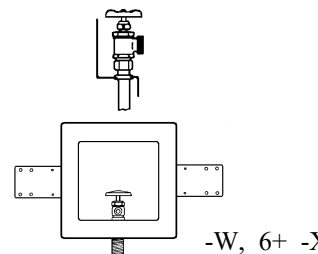

Clamps - Elbows - Pipe

	3"	4"
Clamps	\$.82	.89
90° Adj. Ell Aluminum	3.00	3.10
24" Vent Pipe Aluminum	3.05	3.20

Outlet Boxes With Valves

Guy Gray Box Steel Washing Machine Outlet Box	\$ 125.00	~ 82136
Oatey Plastic Outlet Box 1/4 turn valves - combo drain	38.00	~ 38201
Oatey Plastic Outlet Box 1/4 turn valves - center drain	35.50	~ 38100
Oatey Plastic Ice Maker Outlet Box	29.00	~ 39156