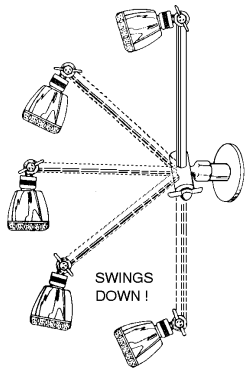

NUTS 'N STUFF

| Size | Chrome S/J Nuts | Brass Chrome S/J Nuts | Die-Cast Jamb Nuts | Brass Jamb Nuts | Brass Friction Rings |
|-----------------|-----------------|-----------------------|--------------------|-----------------|----------------------|
| 1/2", 3/8" | | \$ 1.50 | .65 | 1.33 | .28 |
| 3/4", B.C. | \$ 2.25 | | 1.05 | | .30 |
| 1 1/4" | 1.25 | 3.05 | 1.25 | 4.08 | 1.02 |
| 1 1/2" Reducing | 2.15 | 2.95 | | | 1.30 |
| 1 1/2" x 1 1/2" | 1.35 | 3.05 | 2.25 | 4.15 | 1.38 |
| 2" | | 7.05 | 3.30 | | |
| 3 3/8" | | | 4.40 | | |

Lincoln Flanges

| | |
|-----------|---------|
| 3/4" High | \$ 6.90 |
| 1 1/8" " | 7.35 |
| 1 3/4" " | 8.65 |

Miscellaneous

| | |
|---------------------------------|---------|
| 1/2 x 6" Chr. Brass Shower Arm | \$ 8.25 |
| 1/2 x 8" Chr. Brass Shower Arm | 9.00 |
| 1/2 x 10" Chr. Brass Shower Arm | 14.25 |
| 1/2 x 8" Ht "S" Shower Arm | 26.50 |
| 1/2 x 10" Ht "S" Shower Arm | 32.10 |
| 1/2" Adjustable Shower Arm | 42.00 |
| Shower Arm Flange w/set screw | 3.65 |
| Flat Basin Rosettes | .24 |
| Deep Basin Rosettes | .85 |
| 2 1/4" Brass All Thread | 5.70 |
| Escutcheon Nipples | 4.50 |
| Escutcheon Nuts | 2.25 |
| 1" x 5' Aluminum Shower Rod | 7.65 |
| 1" x 6' Aluminum Shower Rod | 8.85 |
| Adjustable Shower Rod Holder | 7.89 |

5/8OD, 1/2"ips, 3/4" ips Spout Repair Flange \$ 12.95

Chrome Flanges

| IPS | O.D. | Sure Grip | Plastic Split | Cast Br. w/screw |
|-----------------|------|-----------|---------------|------------------|
| 1/2" - 5/8" | | \$.42 | 1.85 | 10.98 |
| 3/4" - 7/8" | | .38 | 2.00 | 10.98 |
| 1" - 1 1/8" | | .61 | 2.15 | 13.45 |
| 1 1/4" - 1 1/4" | | .86 | 3.05 | 13.75 |
| 1 1/2" - 1 1/2" | | .78 | 3.20 | 13.95 |
| 2" - 2" | | 1.72 | 3.50 | |