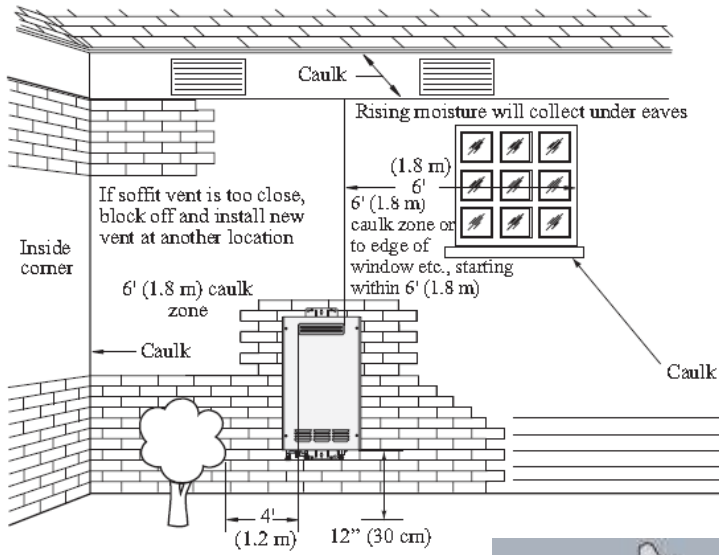

PRONT O^(RHEEM) INFORMATION

Outdoor Water Heater