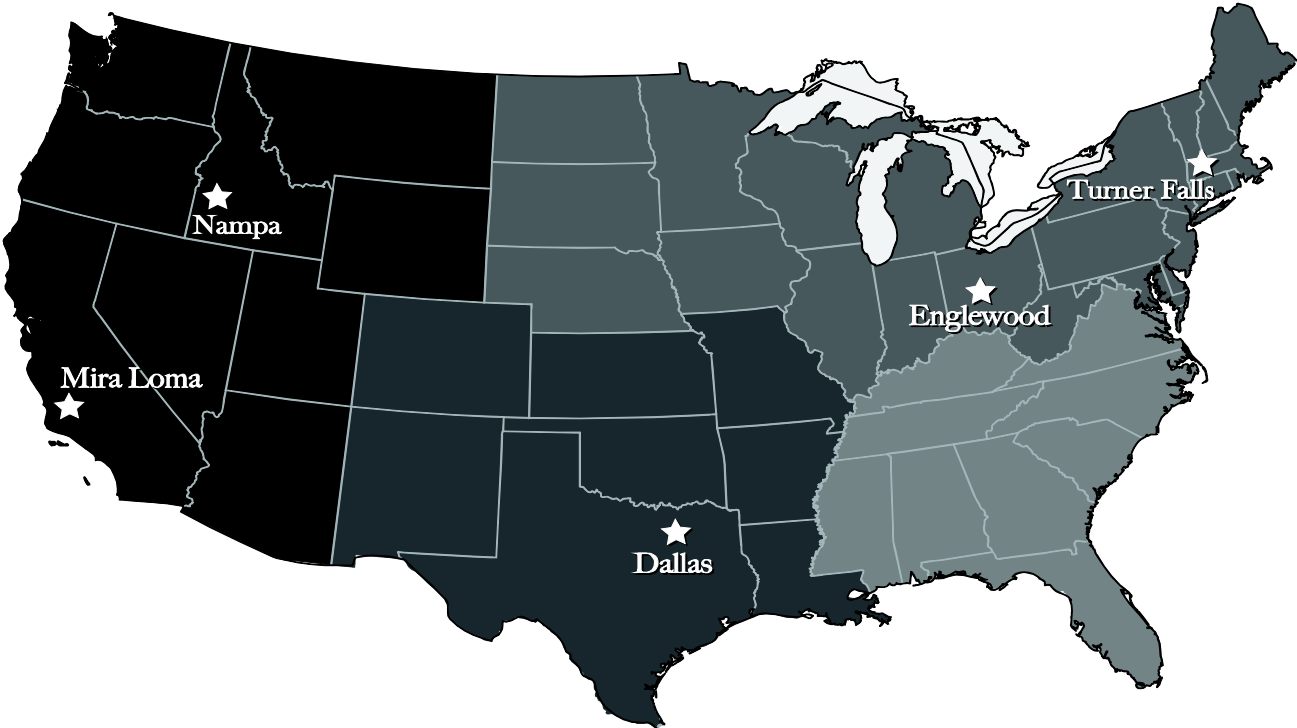

Distribution Map

Distribution Centers: E = Englewood, OH M = Mira Loma, CA D = Dallas, TX N = Nampa, ID T = Turner Falls, MA

Selkirk Corporation
4460 44th Street S.E., Suite F
Grand Rapids, MI 49512
Toll Free: 1.800.992.8368