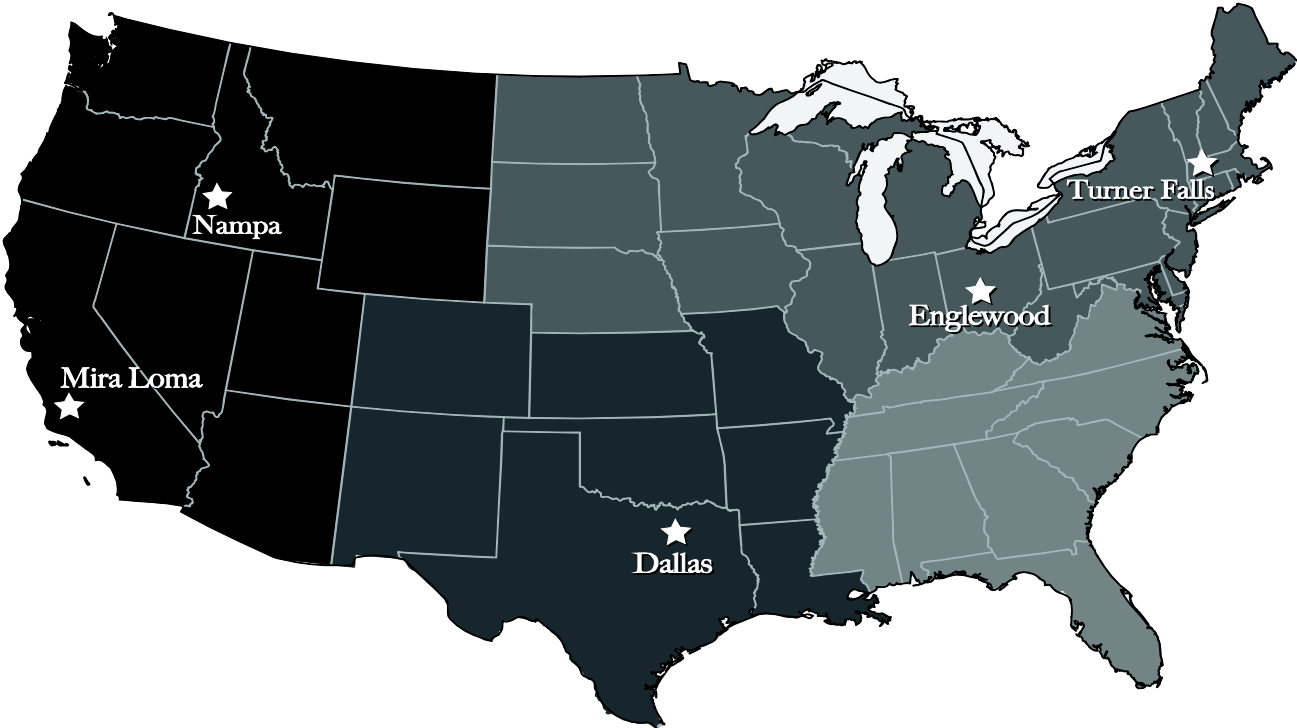

**Distribution Map**

Distribution Centers: E = Englewood, OH M = Mira Loma, CA D = Dallas, TX N = Nampa, ID T = Turner Falls, MA

Selkirk Corporation  
4460 44th Street S.E., Suite F  
Grand Rapids, MI 49512  
Toll Free: 1.800.992.8368