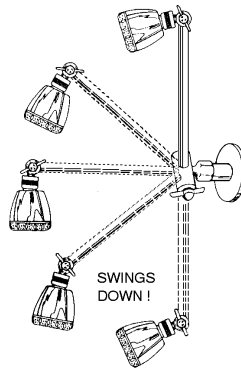

NUTS 'N STUFF

Size	Chrome S/J Nuts	Brass Chrome S/J Nuts	Die-Cast Jamb Nuts	Brass Jamb Nuts	Brass Friction Rings
1/2", 3/8"		\$ 1.50	.61	1.33	.21
3/4", B.C.	\$ 2.15		.93		.25
1 1/4"	1.15	2.75	1.15	3.88	.95
1 1/2" Reducing	1.95	2.65			1.20
1 1/2" x 1 1/2"	1.25	2.55	1.55	3.75	1.25
2"		5.75	2.30	4.95	
3 3/8"			3.95	10.95	

Lincoln Flanges

3/4" High	\$ 6.90
1 1/8" "	7.35
1 3/4" "	8.65

Miscellaneous

1/2 x 6" Chr. Brass Shower Arm	\$ 7.55
1/2 x 8" Chr. Brass Shower Arm	8.95
1/2 x 10" Chr. Brass Shower Arm	14.25
1/2 x 8" Ht "S" Shower Arm	30.50
1/2 x 10" Ht "S" Shower Arm	40.10
1/2" Adjustable Shower Arm	31.00
Shower Arm Flange w/set screw	3.55
Flat Basin Rosettes	.24
Deep Basin Rosettes	.78
2 1/4" Brass All Thread	5.70
Escutcheon Nipples	4.50
Escutcheon Nuts	2.15
1" x 5' Aluminum Shower Rod	6.85
1" x 6' Aluminum Shower Rod	8.55
Adjustable Shower Rod Holder	6.55

5/8OD, 1/2"ips, 3/4" ips Spout Repair Flange \$ 10.95

Chrome Flanges

IPS	O.D.	Sure Grip	Plastic Split	Cast Br. w/screw	
1/2" - 5/8"		\$.37	1.55	9.98	1 3/4" Ht. Box Flange
3/4" - 7/8"		.38	1.70	9.98	
1" - 1 1/8"		.55	1.85	11.45	1.95
1 1/4" - 1 1/4"		.69	2.60	11.75	
1 1/2" - 1 1/2"		.78	2.75	13.50	1.98
2" - 2"		1.40	3.00		2.75