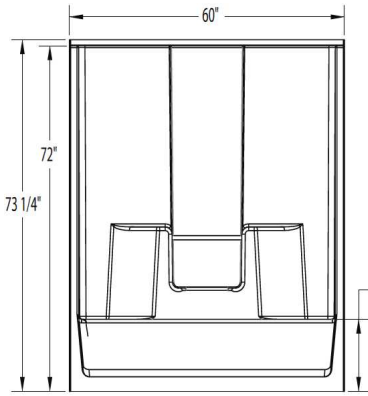

FIBERGLASS SHOWER STALLS & LAUNDRY TRAYS

260SG