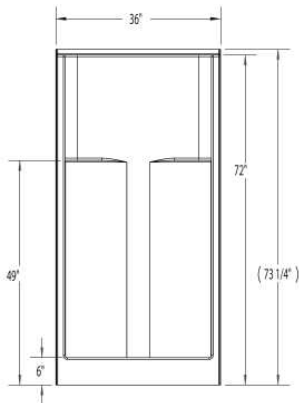

1363C

Tub-Shower White

60" 2603SG	$ 585.00

Shower White

32" 1323C	$ 535.00
36" 1363C	555.00
48" 1483CTGN ①	655.00
60" 1603CTGN ②	675.00
38 Neo 1382NAC ③	615.00

① With 2-seats Textured Tile

② With 2-seats Textured Tile , ③ Centerline threshold dimension (where the door will go)

Overall Size

Door Opening

60" x 33 1/4" x 73 1/4"	56" Wd x 56 1/2" Ht

Overall Size

Door Opening

32" x 33 1/4" x 73 1/4"	27 3/4" Wd x 64" Ht
36" x 37 1/4" x 73 1/4"	32" Wd x 64" Ht
48" x 36 1/4" x 77 1/4"	43 3/4" Wd x 69" Ht
60" x 36 1/4" x 73 1/4"	55 3/4" Wd x 66" Ht
39 1/4" x 39 1/4" x 73 1/4"	17 1/2" x 22 5/8" x 17 1/2" x 66" Ht

Remodel Tub-Shower White

60" 2603TRIO-(3 pc)	$ 840.00

Overall Size

Door Opening

60" x 31 1/4" x 73 1/4"	55 3/4" Wd x 57" Ht

Remodel Shower White

36" 1363TRIO-(3 pc)	$ 825.00