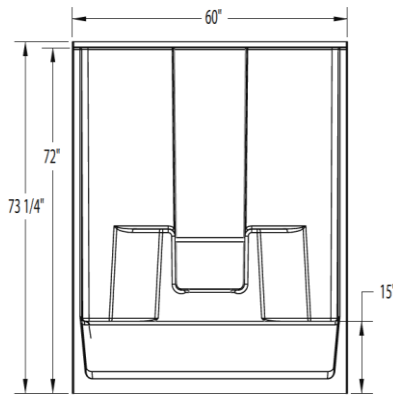

FIBERGLASS SHOWER STALLS & LAUNDRY TRAYS

260SG