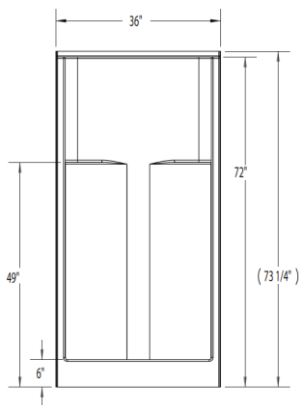

1363C

Tub-Shower White

60" 2603SG	$ 610.00

Shower White

32" 1323C	$ 555.00
36" 1363C	571.00
48" 1483CTGN ①	669.00
60" 1603CTGN ②	695.00
38 Neo 1382NAC ③	632.00

① With 2-seats Textured Tile

② With 2-seats Textured Tile , ③ Centerline threshold dimension (where the door will go)

Overall Size

Door Opening

60" x 33 1/4" x 73 1/4"	56" Wd x 56 1/2" Ht

Overall Size

Door Opening

32" x 33 1/4" x 73 1/4"	27 3/4" Wd x 64" Ht
36" x 37 1/4" x 73 1/4"	32" Wd x 64" Ht
48" x 36 1/4" x 77 1/4"	43 3/4" Wd x 69" Ht
60" x 36 1/4" x 73 1/4"	55 3/4" Wd x 66" Ht
39 1/4" x 39 1/4" x 73 1/4"	17 1/2" x 22 5/8" x 17 1/2" x 66" Ht

Remodel Tub-Shower White

60" 2603TRIO-(3 pc)	$ 895.00

Remodel Shower White

36" 1363TRIO-(3 pc)	$ 865.00

Overall Size

Door Opening

60" x 31 1/4" x 73 1/4"	55 3/4" Wd x 57" Ht