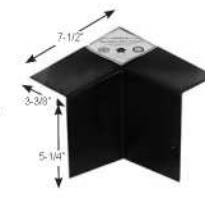

FIBERGLASS SHOWER STALLS & LAUNDRY TRAYS

Tub-Shower White

60" 2603SG	$ 585.00

Shower White

32" 1323C	$ 535.00
36" 1363C	555.00
48" 1483CTGN ①	655.00
60" 1603CTGN ②	675.00
38 Neo 1382NAC ③	615.00

① With 2-seats Textured Tile

② With 2-seats Textured Tile , ③ Centerline threshold dimension (where the door will go)

Overall Size

Door Opening

60" x 33 1/4" x 73 1/4"	56" Wd x 56 1/2" Ht

Overall Size

Door Opening

32" x 33 1/4" x 73 1/4"	27 3/4" Wd x 64" Ht
36" x 37 1/4" x 73 1/4"	32" Wd x 64" Ht
48" x 36 1/4" x 77 1/4"	43 3/4" Wd x 69" Ht
60" x 36 1/4" x 73 1/4"	55 3/4" Wd x 66" Ht
39 1/4" x 39 1/4" x 73 1/4"	17 1/2" x 22 5/8" x 17 1/2" x 66" Ht

Remodel Tub-Shower White

60" 2603TRIO-(3 pc)	$ 840.00

Overall Size

Door Opening

60" x 31 1/4" x 73 1/4"	55 3/4" Wd x 57" Ht

Remodel Shower White

36" 1363TRIO-(3 pc)	$ 825.00

Overall Size

Door Opening

36" x 37 1/4" x 74"	32 1/4" Wd x 65" Ht

Shower Floors

Molded Fiberglass (white)

32" x 32"	$ 194.00
36" x 36"	227.00
34" x 42"	259.00
42" x 36"	255.00
42" x 42"	298.00
32" x 48"	269.00
34" x 48"	277.00
34" x 54"	319.00
32" x 60"	339.00
34" x 60"	344.00
38" x 38" NEO	264.00
36" x 36" NEO	234.00

3003

Shower Pan Material

PVC (40MIL)	4Ft Wide	5Ft Wide	6Ft Wide
	$ 6.35/Ft	7.85/Ft	9.45/Ft

Vinyl Shower Pan Cement (PT.) $ 24.00

Shower Pan Corners /pair $ 12.95

#3005 is priced / each

Laundry Tubs

Molded Fiberglass (white)

Single Wall / Floor	23 3/8" x 22 7/8"	$ 116.00
Twin Wall / Floor	23 3/8" x 45 3/8"	292.00
Counter Top	22" x 25" OD Self-Rimming	132.00