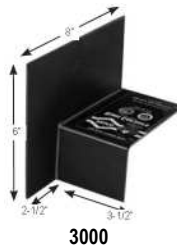

FIBERGLASS SHOWER STALLS & LAUNDRY TRAYS

Tub-Shower White

60" 2603SG	$ 585.00

Shower White

32" 1323C	$ 535.00
36" 1363C	555.00
48" 1483CTGN ①	655.00
60" 1603CTGN ②	675.00
38 Neo 1382NAC ③	615.00

① With 2-seats Textured Tile

② With 2-seats Textured Tile , ③ Centerline threshold dimension (where the door will go)

Overall Size

Door Opening

60" x 33 1/4" x 73 1/4"	56" Wd x 56 1/2" Ht

Overall Size

Door Opening

32" x 33 1/4" x 73 1/4"	27 3/4" Wd x 64" Ht
36" x 37 1/4" x 73 1/4"	32" Wd x 64" Ht
48" x 36 1/4" x 77 1/4"	43 3/4" Wd x 69" Ht
60" x 36 1/4" x 73 1/4"	55 3/4" Wd x 66" Ht
39 1/4" x 39 1/4" x 73 1/4"	17 1/2" x 22 5/8" x 17 1/2" x 66" Ht

Remodel Tub-Shower White

60" 2603TRIO-(3 pc)	$ 840.00

Overall Size

Door Opening

60" x 31 1/4" x 73 1/4"	55 3/4" Wd x 57" Ht

Remodel Shower White

36" 1363TRIO-(3 pc)	$ 825.00

Overall Size

Door Opening

36" x 37 1/4" x 74"	32 1/4" Wd x 65" Ht

Shower Floors

Molded Fiberglass (white)

32" x 32"	$ 194.00
36" x 36"	227.00
34" x 42"	259.00
42" x 36"	255.00
42" x 42"	298.00
32" x 48"	269.00
34" x 48"	277.00
34" x 54"	319.00
32" x 60"	339.00
34" x 60"	344.00
38" x 38" NEO	264.00
36" x 36" NEO	234.00

Shower Pan Material

PVC (40MIL)	4Ft Wide	5Ft Wide	6Ft Wide
	$ 6.35/Ft	7.85/Ft	9.45/Ft

Vinyl Shower Pan Cement (PT.) $ 24.00

Shower Pan Corners /pair $ 12.95

#3005 is priced / each

Laundry Tubs

Molded Fiberglass (white)

Single Wall / Floor	23 3/8" x 22 7/8"	$ 116.00
Twin Wall / Floor	23 3/8" x 45 3/8"	292.00
Counter Top	22" x 25" OD Self-Rimming	132.00