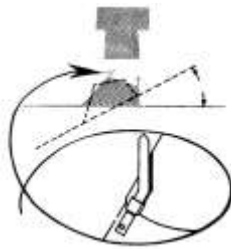

	EPDM	Silicone	Pipe Size	Base
#0	\$ 8.75		1/8" ⇒ 3/4"	2 1/4"
#1	14.25		1/4" ⇒ 2 3/4"	4 1/2"
#2	15.40		7/8" ⇒ 4"	6"
#3	17.60	28.00	1/4" ⇒ 5 3/4"	8"
#4	29.75	43.00	2 3/4" ⇒ 7"	10"
#5	30.25	50.00	4" ⇒ 8 1/4"	11"
#6	32.95	59.00	4 3/4" ⇒ 10"	12"
#7	47.25	88.00	5 1/2" ⇒ 11 1/2"	14"
#8	62.70	121.00	6 3/4" ⇒ 13 1/2"	17"
#9	100.00	195.00	6 1/2" ⇒ 20 1/2"	25"

Master Flash

VENTS - TOPS - TURBINES #2

BVD
Plastic

RV, BVD & AF
Galvanized & Plastic

131-132
Galvanized

ROOF DORMERS

			Base Plate	Base Opening	Free Height	Free Area
RV-38	\$ 20.95	~	17" x 20"	7 3/4" Rd	4 1/4"	38"
RV-49	29.50	~	18" x 22"	9" Rd	4 1/4"	49"
* AF-50	12.75	~	14 3/4" x 17 3/4"	10" x 7"	4 1/2"	50"
* AF-92	10.95	~	18" x 24"	13" x 9"	6"	92"
#131-3	10.75	~	8" x 8"	3" Rd	3"	7"
#132-4	10.95	~	9" x 9"	4" Rd	3 1/2"	12"
* BVD-3/4	14.50	~	11" x 13 1/4"	4" / 3" Rd	4"	12"
* BVD-6	17.00	~	13" x 14 1/2"	6" Rd	4"	18"

* Low Profile Plastic Roof Vents

SIDE WALL VENTS

3 1/4" x 10" Alum.	17.50
3 1/4" x 10" Plastic	18.50

.025 VENT & CAP SET

2-piece flashing & cap assembly

Galvanized Aluminum
5" Ht 12" Ht

3" RD	\$ 24.50	31.00
4" RD	24.50	32.00
5" RD	32.00	36.00
6" RD	32.00	39.00
7" RD		53.00
8" RD	38.00	58.00
4" Oval		45.00