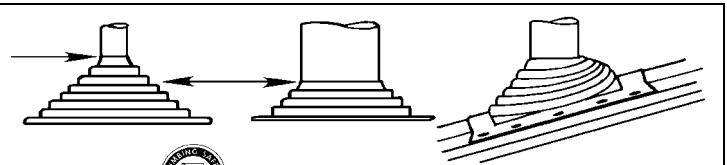

10"

Wind Directional Caps (galvanized)	49.00			63.00	83.00		
---	-------	--	--	-------	-------	--	--

Wind Directional Caps (Stainless Steel)	121.00			138.00	178.00		
--	--------	--	--	--------	--------	--	--

WDC Adapters (galvanized)	22.50			24.50			
----------------------------------	-------	--	--	-------	--	--	--

WDCS Adapters (stainless steel)	29.50			31.00			
--	-------	--	--	-------	--	--	--

Wind Directional Cap

WDC Adapter

Air Booster (AB)

Master Flash

Stepped Flashing ♦ Flexible Rubber
 Plumbing - Air Conditioning Vents
 EPDM (Black)-212°F -- Silicone (Orange)-427°F
 Cut to fit Pipe Size
 Seal Base with Silicone then Screw Down.