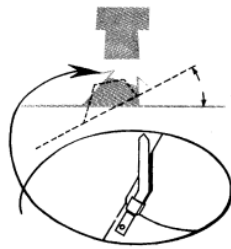

VENTS - TOPS - TURBINES #2

BVD
Plastic

RV, BVD & AF
Galvanized & Plastic

131-132
Galvanized

ROOF DORMERS

			Base Plate	Base Opening	Free Height	Free Area
RV-38	\$ 20.95	~	17" x 20"	7¾" Rd	4¼"	38"
RV-49	29.50	~	18" x 22"	9" Rd	4¼"	49"
* AF-50	12.75	~	14¾" x 17¾"	10" x 7"	4½"	50"
* AF-92	10.95	~	18" x 24"	13" x 9"	6"	92"
#131-3	10.75	~	8" x 8"	3" Rd	3"	7"
#132-4	10.95	~	9" x 9"	4" Rd	3½"	12"
* BVD-3/4	14.50	~	11" x 13¼"	4" / 3" Rd	4"	12"
* BVD-6	17.00	~	13" x 14½"	6" Rd	4"	18"

* Low Profile Plastic Roof Vents

SIDE WALL VENTS

3¼" x 10" Alum.	17.50
3¼" x 10" Plastic	18.50

.025 VENT & CAP SET

2-piece flashing & cap assembly

Galvanized **Aluminum**
5" Ht **12" Ht**

3" RD	\$ 24.50	31.00
4" RD	24.50	32.00
5" RD	32.00	36.00
6" RD	32.00	39.00
7" RD		53.00
8" RD	38.00	58.00
4" Oval		45.00