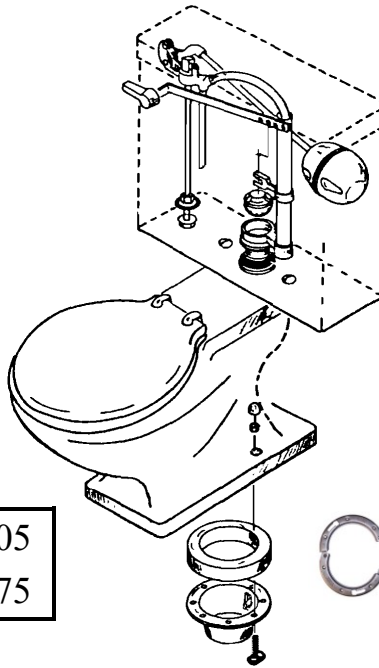

WATER CLOSET PARTS

4 x 5 Plastic Float	\$.95
---------------------	--------

8" Brass Float Rod	\$ 3.75
10" Brass Float Rod	3.75
12" Brass Float Rod	4.65

Standard Tank lever	5.65
---------------------	------

Brass Douglas Flush Valve	31.05
Plastic Douglas Flush Valve	9.75

Br. Upper lift wire	2.05
Br. Lower lift wire	1.45
Br. Reg. wire guide	4.25

#102 Closet Bolt Set	\$ 2.50
#237 Tank-to-Bowl Kit	5.75
#439 Tank-to-Bowl Kit*	7.05

* w/sponge washer

Closet Spuds (Brass)

1", 1 1/4" x 3/4"	\$ 8.75
1 1/4", 1 1/2" x 1 1/2"	11.45
2", 2" Red X 2"	15.25

Closet Wax Rings

4" Regular	\$ 2.15
4" x 3" w/horn	2.75
4" x 3" w/horn *(#3)	6.15
4" x 4" w/horn *(#4)	5.95
4" x 3" w/horn Thick*(#10)	5.15
4" x 3" w/horn + Bolts	6.05
4" Thick Wall Closet *(#5)	8.95
Urethane-Wax Urinal*(#6)	7.95

Bolts

Screws

Closet Nuts

	x 2 1/4"	x 3 1/2"	x 2 1/2"	x 3 1/2"	
1/4"	\$.89	1.25	1.35	2.10	.68
5/16"	1.55	2.15			.80

Br. Closet Washers	\$.45
Plastic Bolt Caps/ pr	.60